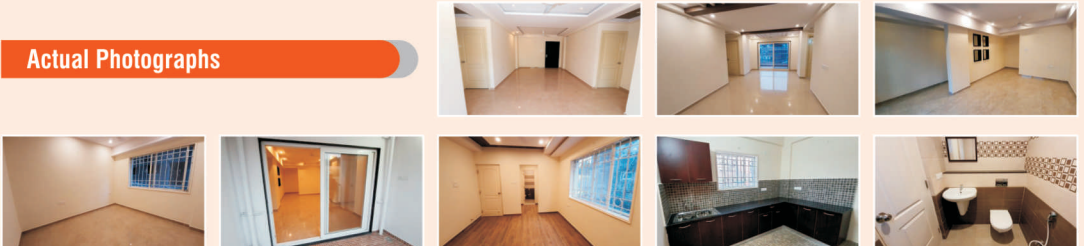

Actual Photographs

Modi Properties Pvt. Ltd.
MODI PROPERTIES

MEHTA CONSTRUCTIONS

www.modiproperties.com

Call : 96182 47247
97010 87656

For a free copy of brochure SMS your name and address to: 94924 27519